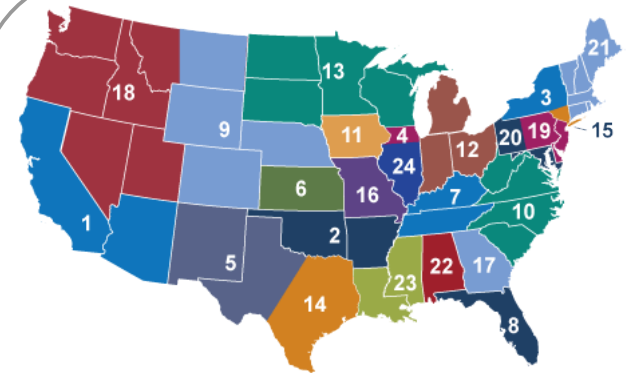

DI Volleyball Info

NJCAA Region Structure

Region 1 Arizona and California; **Region 2** Arkansas and Oklahoma; **Region 3** Upper New York State; **Region 4** Upper Illinois and Southern Wisconsin; **Region 5** New Mexico and West Texas; **Region 6** Kansas; **Region 7** Kentucky and Tennessee; **Region 8** Florida; **Region 9** Colorado (East of the Continental Divide), Eastern Montana, Nebraska and Wyoming; **Region 10** North Carolina, South Carolina, Virginia and Southern West Virginia; **Region 11** Iowa; **Region 12** Indiana, Lower Michigan; and Ohio; **Region 13** Minnesota, North Dakota, South Dakota, Upper Michigan Peninsula and Wisconsin; **Region 14** Eastern Texas; **Region 15** Lower New York; **Region 16** Missouri; **Region 17** Georgia; **Region 18** Alaska, Idaho, Nevada, Oregon, Washington, Western Montana, Colorado (West of the Continental Divide) and Utah; **Region 19** Delaware, Eastern Pennsylvania and New Jersey; **Region 20** District of Columbia, Maryland, Western Pennsylvania and West Virginia Panhandle; **Region 21** Connecticut, Maine, Massachusetts, New Hampshire, Rhode Island and Vermont; **Region 22** Alabama; **Region 23** Mississippi and Louisiana; **Region 24** Lower Illinois

2011 Volleyball District Arrangement

District A: Region 18A

District B: Region 18B

District C: Regions 1&2

District D: Regions 4,11,13,15,20,24

District E: Region 5A

District F: Region 5B

District G: Regions 8A

District H: Regions 8B

District I: Region 9A

District J: Region 9B

District K: Region 14A

District L: Region 14B

District M: Region 6

District N: Region 16

District O: Regions 10,17,22

District P: Regions 10,17,22